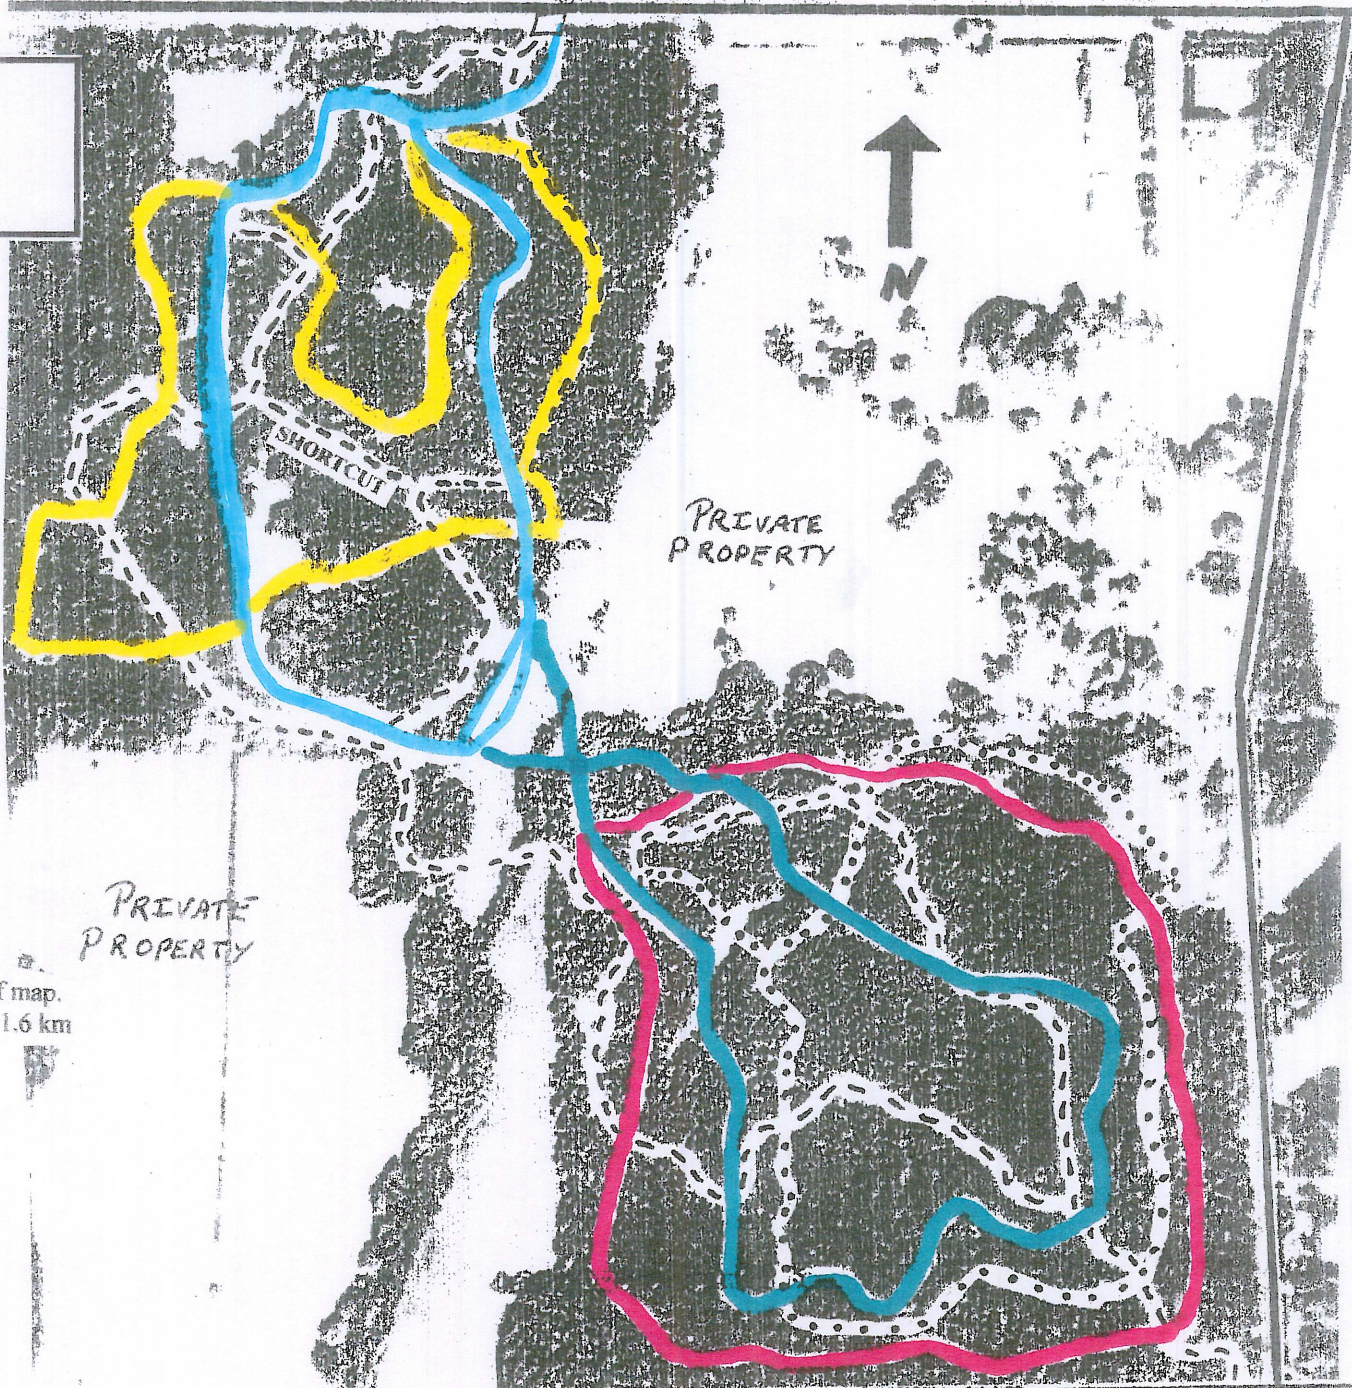

**Langford - Neepawa
WINTERPARK**

SKI TRAILS

- Blue Trail 2.0 km.
- Yellow Trail 2.0 km.
- Green Trail 2.2 km.
- Orange 2.5 km.
(Classic & Skate)

SNOWSHOE TRAILS

- Loop 1 (North) 2.5 km. ---
- Connecting Leg 1.0 km. ---
- Loop 2 (South) 1.9 km. ---
- Loop 3 (South) 2.2 km. ...

Loop 2 & 3 can be accessed from the S.E. corner of map.
Drive .8 km east on # 16 and south on Road 82 for 1.6 km

PRIVATE PROPERTY

PRIVATE PROPERTY

SOUTH ENTRANCE