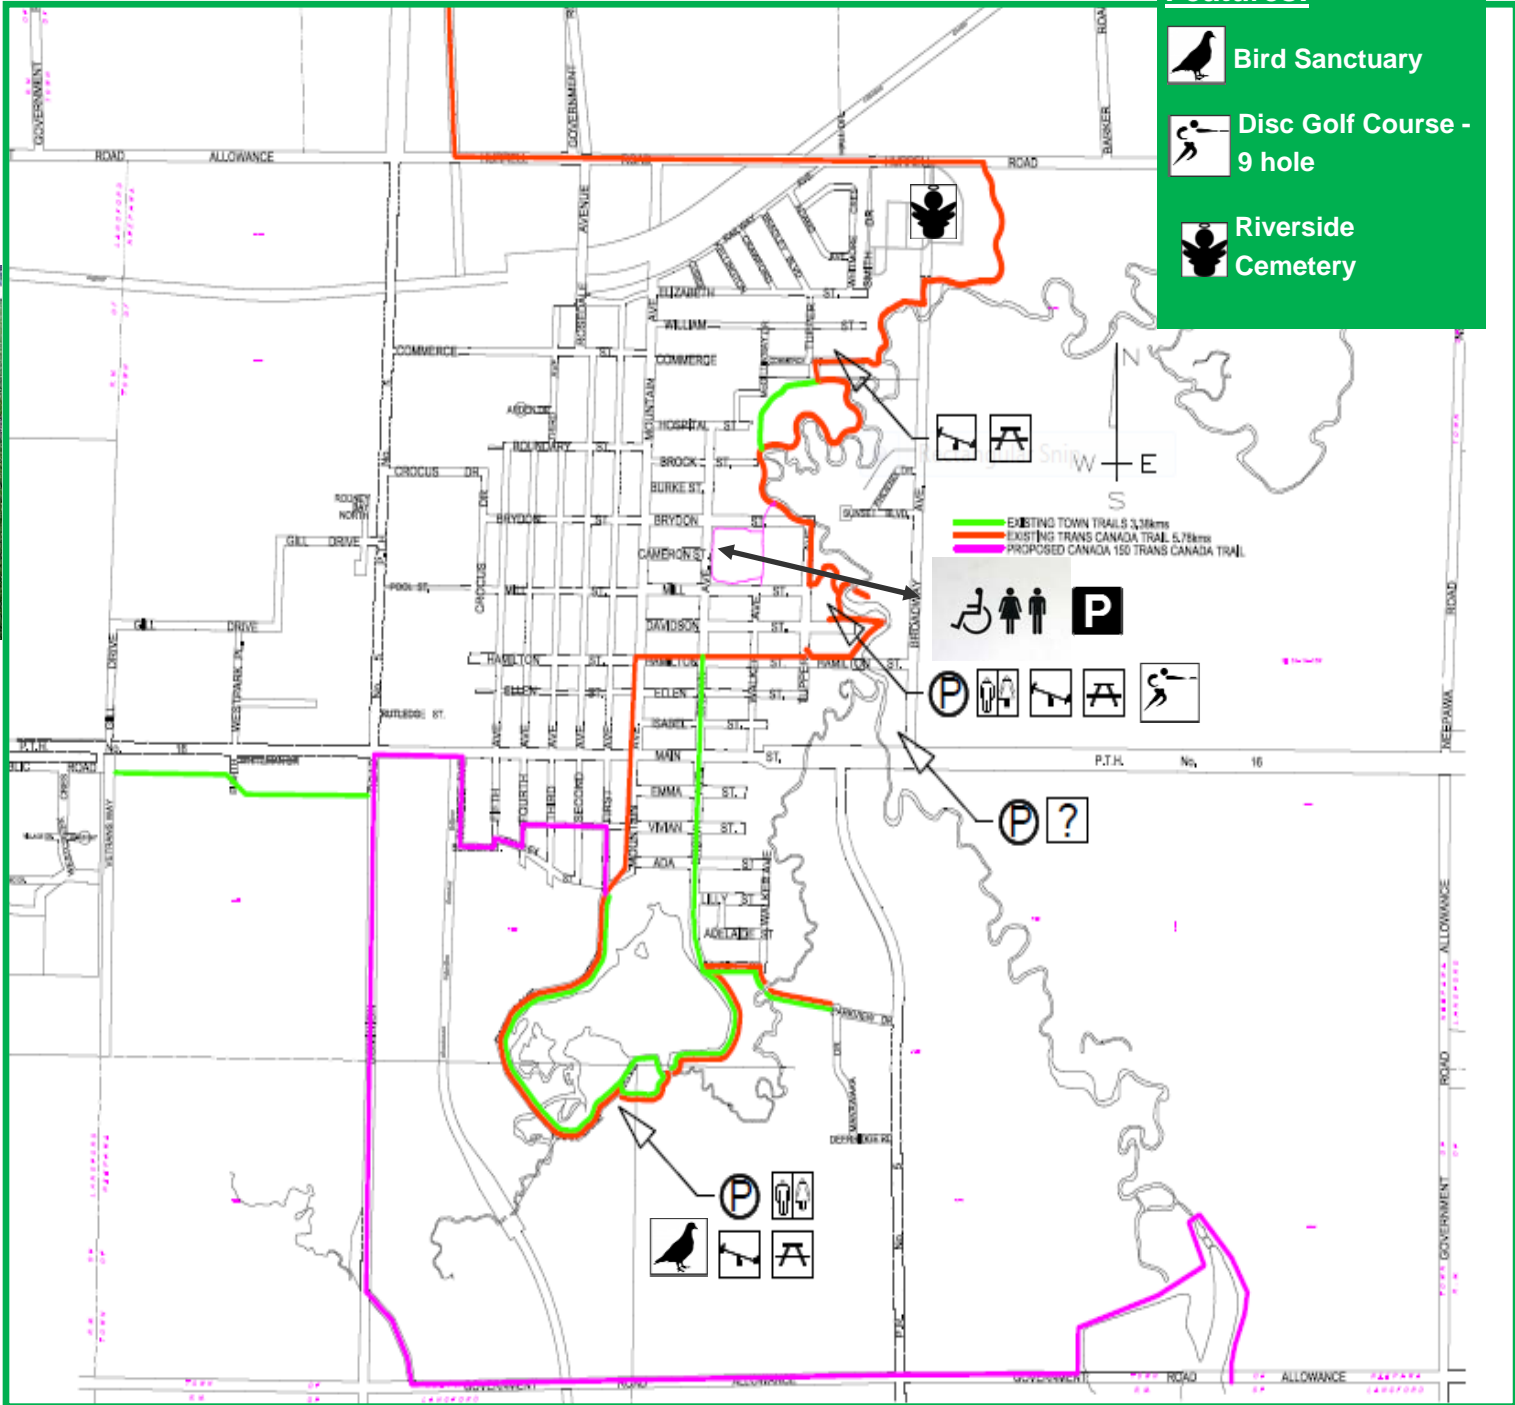

Neepawa Trail System

Features:

-  Bird Sanctuary
-  Disc Golf Course - 9 hole
-  Riverside Cemetery

Printable copies:
www.neepawaleisure.com